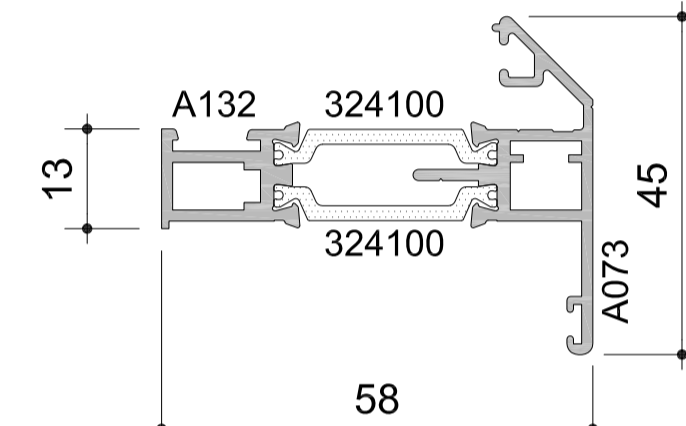

INNOVATIVE BUILDING SYSTEMS

AluK (GB) Limited,
Imperial Park, Celtic Way,
Newport, NP10 8BE
T : 01633 81 04 40
F : 01633 81 60 04
W : www.aluk.co.uk

58BW ST

DATE : 08/05/2013

PAGE : 1 of 1

AW614

AW663

AW682

AW683

AW660