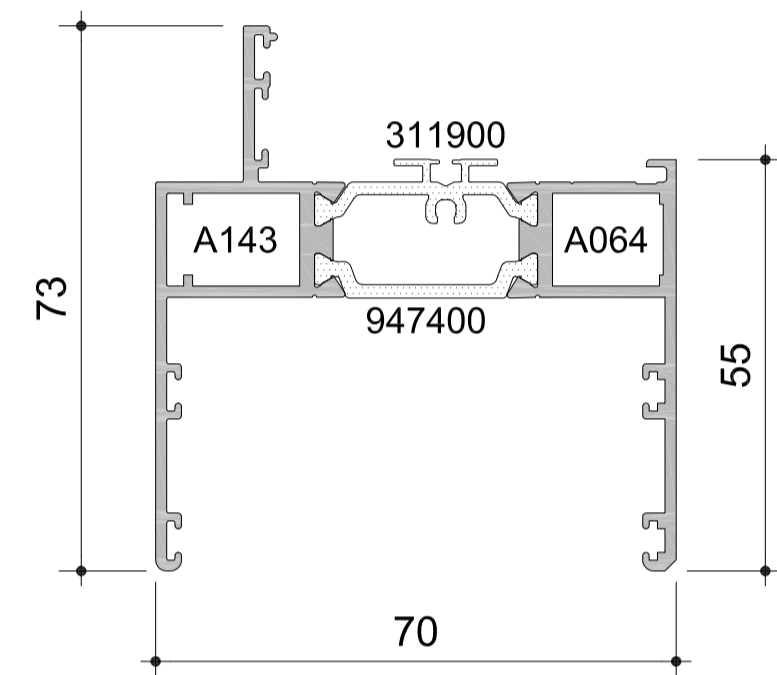

INNOVATIVE BUILDING SYSTEMS

AluK (GB) Limited,
Imperial Park, Celtic Way,
Newport, NP10 8BE
T : 01633 81 04 40
F : 01633 81 60 04
W : www.aluk.co.uk

58BW ST

DATE : 08/05/2013

PAGE : 1 of 1

AW623

AW663

AW682

AW683

AW660