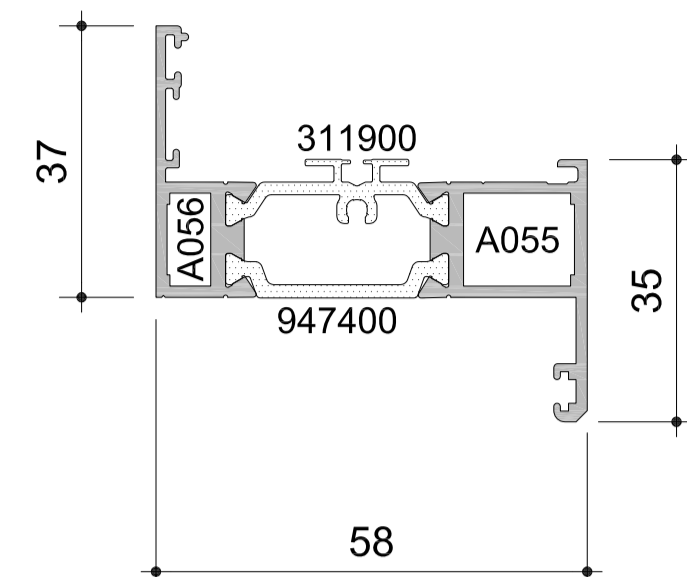

INNOVATIVE BUILDING SYSTEMS

AluK (GB) Limited,
Imperial Park, Celtic Way,
Newport, NP10 8BE
T : 01633 81 04 40
F : 01633 81 60 04
W : www.aluk.co.uk

58BW ST

DATE : 08/05/2013

PAGE : 1 of 1

AW603

AW663

AW682

AW683

AW660