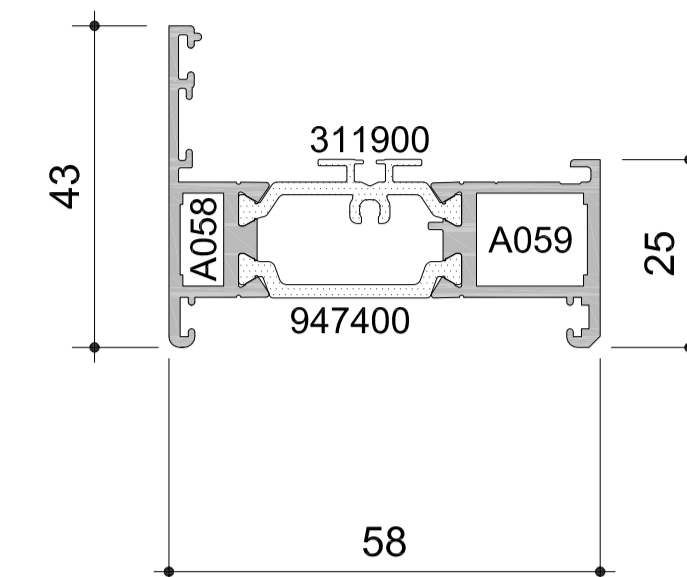

INNOVATIVE BUILDING SYSTEMS

AluK (GB) Limited,
Imperial Park, Celtic Way,
Newport, NP10 8BE
T : 01633 81 04 40
F : 01633 81 60 04
W : www.aluk.co.uk

58BW ST

DATE : 08/05/2013

PAGE : 1 of 1

AW604

AW663

AW682

AW683

AW660