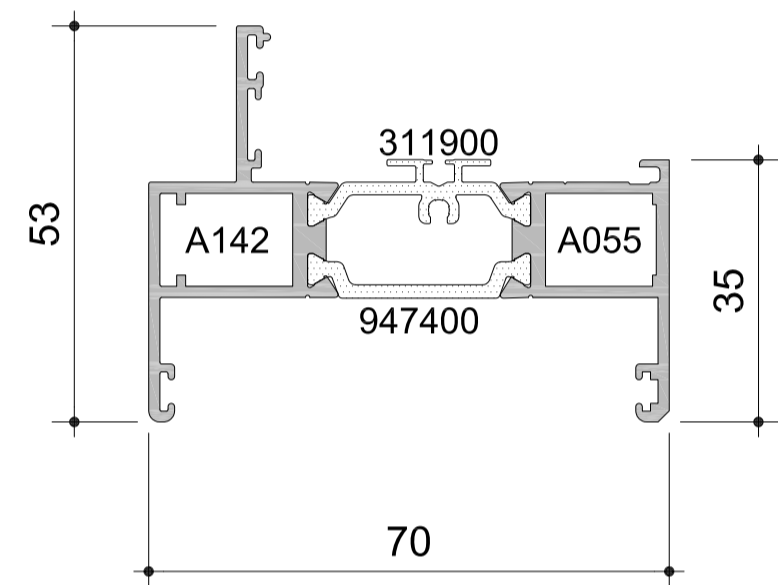

INNOVATIVE BUILDING SYSTEMS

AluK (GB) Limited,
Imperial Park, Celtic Way,
Newport, NP10 8BE
T : 01633 81 04 40
F : 01633 81 60 04
W : www.aluk.co.uk

58BW ST

DATE : 08/05/2013

PAGE : 1 of 1

AW622

AW663

AW682

AW683

AW660