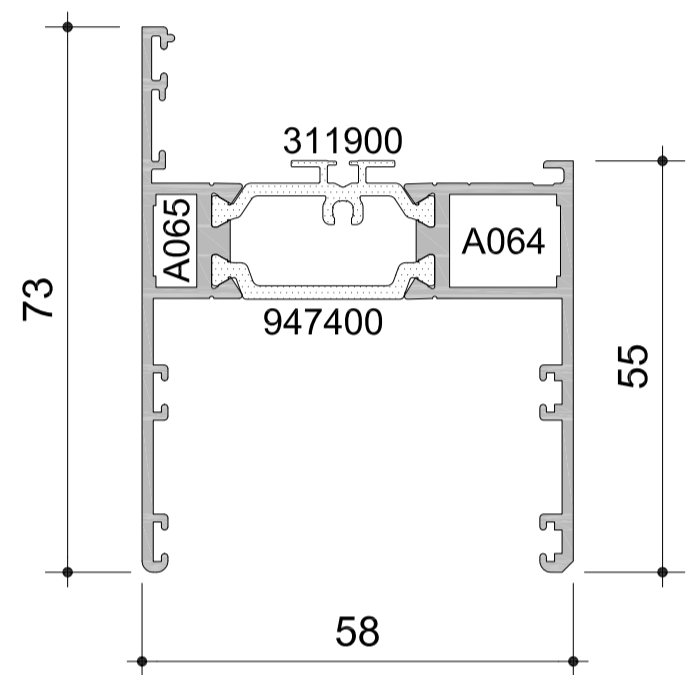

INNOVATIVE BUILDING SYSTEMS

AluK (GB) Limited,
Imperial Park, Celtic Way,
Newport, NP10 8BE
T : 01633 81 04 40
F : 01633 81 60 04
W : www.aluk.co.uk

58BW ST

DATE : 08/05/2013

PAGE : 1 of 1

AW608

AW663

AW682

AW683

AW660