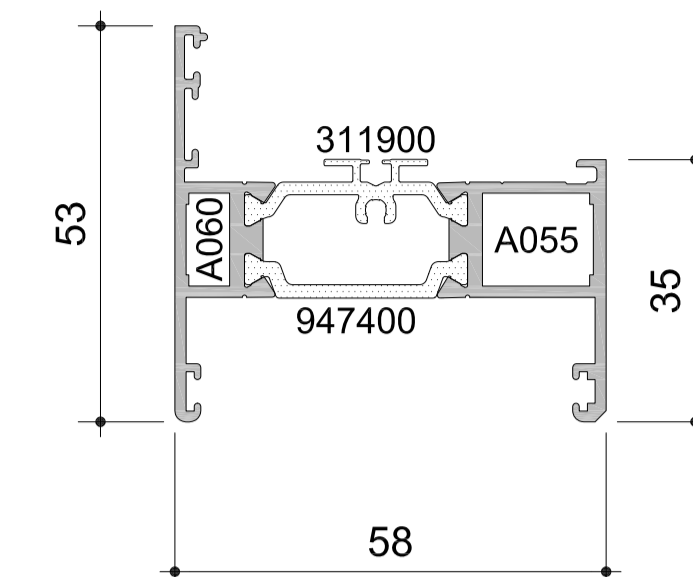

INNOVATIVE BUILDING SYSTEMS

AluK (GB) Limited,
Imperial Park, Celtic Way,
Newport, NP10 8BE
T : 01633 81 04 40
F : 01633 81 60 04
W : www.aluk.co.uk

58BW ST

DATE : 08/05/2013

PAGE : 1 of 1

AW605

AW663

AW682

AW683

AW660