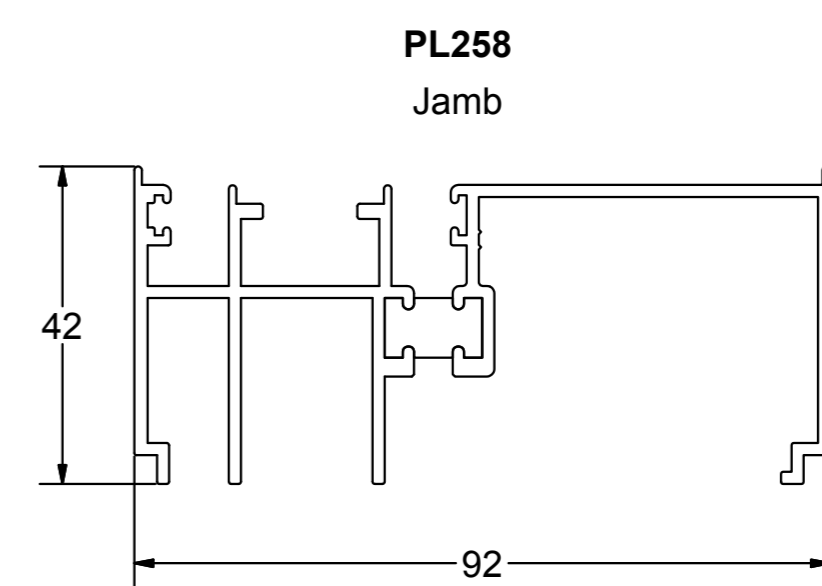

Patio Door

Horizontal Sliding Window

SECTION IDENTIFICATION CHART - NOT TO SCALE - NOVEMBER 2008 - 1

For more information please contact the Beaufort Technical Department on: 01633 29 40 40

Tel: 01633 29 40 40 Fax: 01633 29 40 41