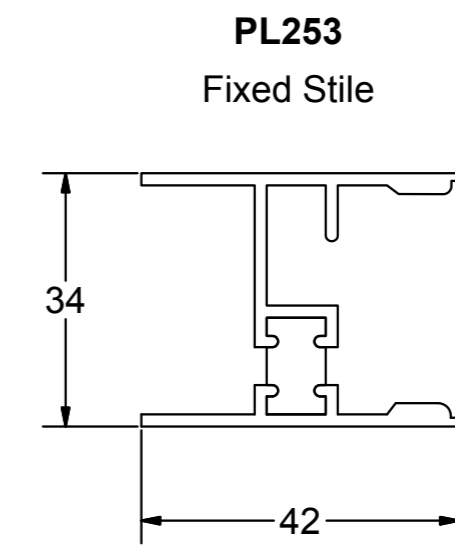

Patio Door

Horizontal Sliding Window

SECTION IDENTIFICATION CHART - NOT TO SCALE - NOVEMBER 2008 - 1

For more information please contact the Beaufort Technical Department on: 01633 29 40 40

Tel: 01633 29 40 40 Fax: 01633 29 40 41