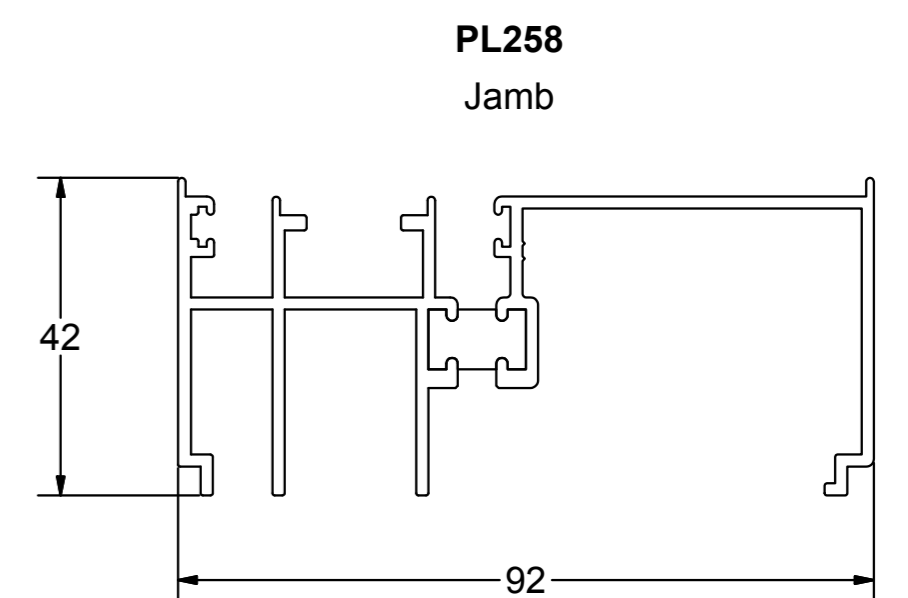

Patio Door

Horizontal Sliding Window

SECTION IDENTIFICATION CHART - NOT TO SCALE - NOVEMBER 2008 - 1

For more information please contact the Beaufort Technical Department on: 01633 29 40 40

Tel: 01633 29 40 40 Fax: 01633 29 40 41