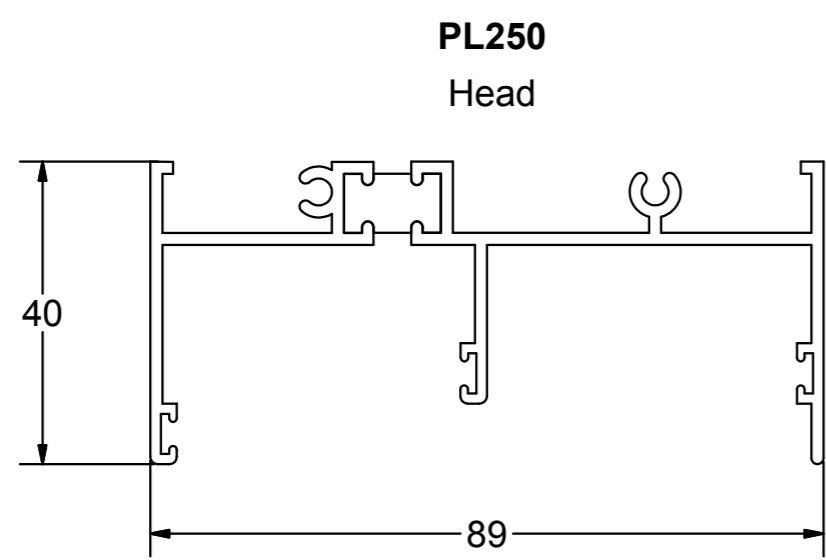

Patio Door

Horizontal Sliding Window

SECTION IDENTIFICATION CHART - NOT TO SCALE - NOVEMBER 2008 - 1

For more information please contact the Beaufort Technical Department on: 01633 29 40 40

Tel: 01633 29 40 40 Fax: 01633 29 40 41