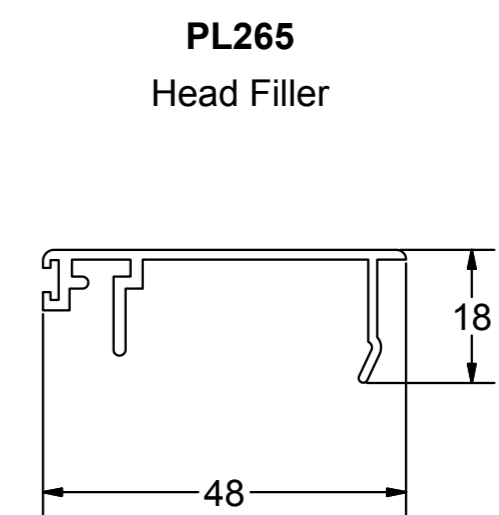

Patio Door

Horizontal Sliding Window

SECTION IDENTIFICATION CHART - NOT TO SCALE - NOVEMBER 2008 - 1

For more information please contact the Beaufort Technical Department on: 01633 29 40 40

Tel: 01633 29 40 40 Fax: 01633 29 40 41