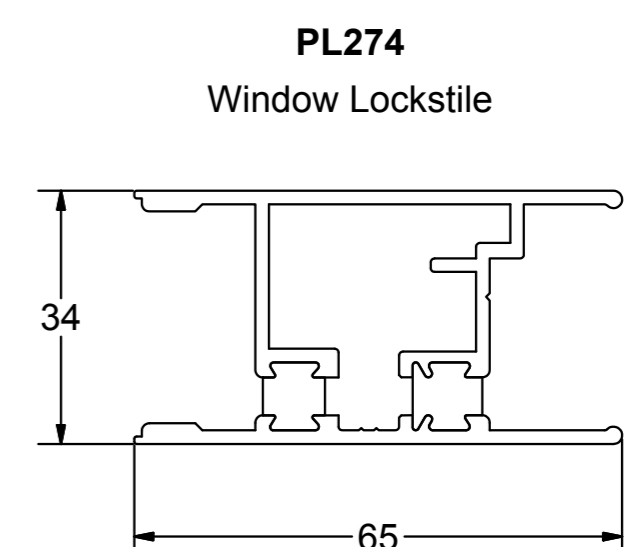

Patio Door

Horizontal Sliding Window

SECTION IDENTIFICATION CHART - NOT TO SCALE - NOVEMBER 2008 - 1

For more information please contact the Beaufort Technical Department on: 01633 29 40 40

Tel: 01633 29 40 40 Fax: 01633 29 40 41