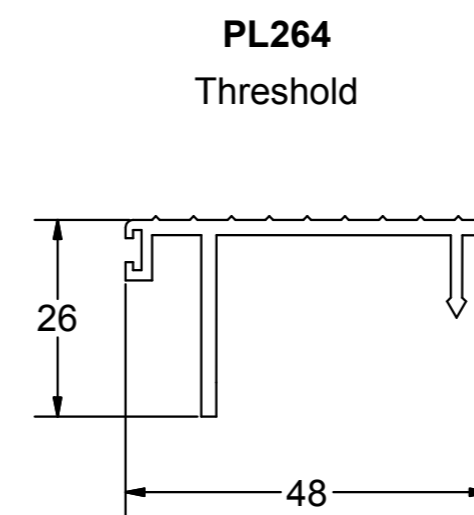

Patio Door

Horizontal Sliding Window

SECTION IDENTIFICATION CHART - NOT TO SCALE - NOVEMBER 2008 - 1

For more information please contact the Beaufort Technical Department on: 01633 29 40 40

Tel: 01633 29 40 40 Fax: 01633 29 40 41