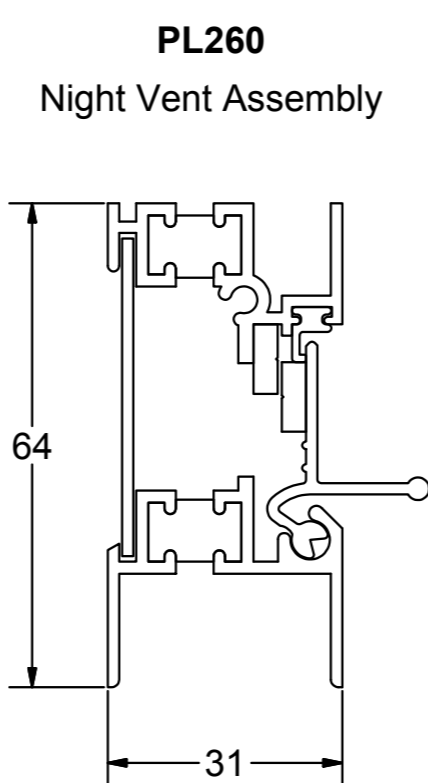

Patio Door

Horizontal Sliding Window

SECTION IDENTIFICATION CHART - NOT TO SCALE - NOVEMBER 2008 - 1

For more information please contact the Beaufort Technical Department on: 01633 29 40 40

Tel: 01633 29 40 40 Fax: 01633 29 40 41