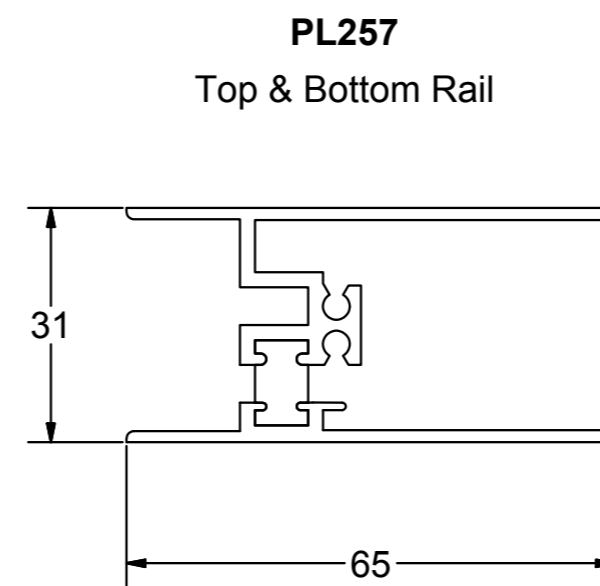

Patio Door

Horizontal Sliding Window

SECTION IDENTIFICATION CHART - NOT TO SCALE - NOVEMBER 2008 - 1

For more information please contact the Beaufort Technical Department on: 01633 29 40 40

Tel: 01633 29 40 40 Fax: 01633 29 40 41