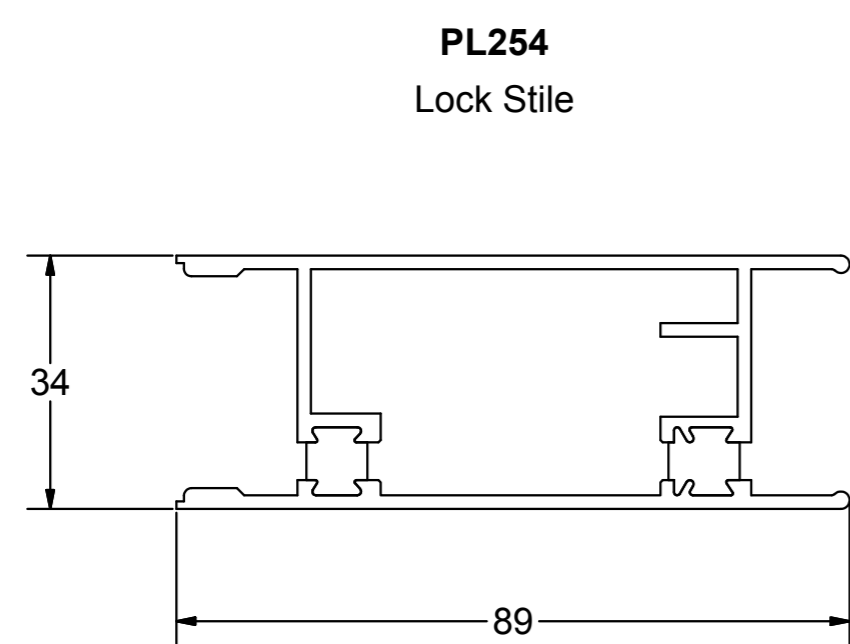

Patio Door

Horizontal Sliding Window

SECTION IDENTIFICATION CHART - NOT TO SCALE - NOVEMBER 2008 - 1

For more information please contact the Beaufort Technical Department on: 01633 29 40 40

Tel: 01633 29 40 40 Fax: 01633 29 40 41