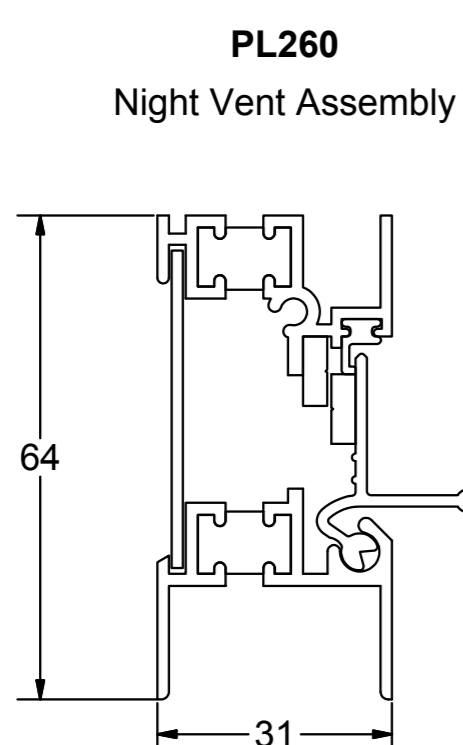

Patio Door

Horizontal Sliding Window

SECTION IDENTIFICATION CHART - NOT TO SCALE - NOVEMBER 2008 - 1

For more information please contact the Beaufort Technical Department on: 01633 29 40 40

Tel: 01633 29 40 40 Fax: 01633 29 40 41