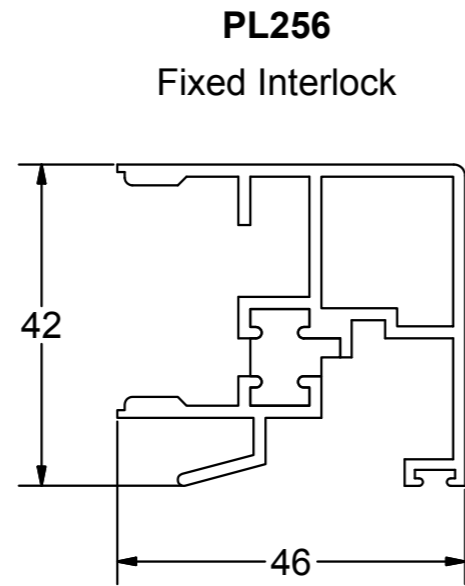

Patio Door

Horizontal Sliding Window

SECTION IDENTIFICATION CHART - NOT TO SCALE - NOVEMBER 2008 - 1

For more information please contact the Beaufort Technical Department on: 01633 29 40 40

Tel: 01633 29 40 40 Fax: 01633 29 40 41