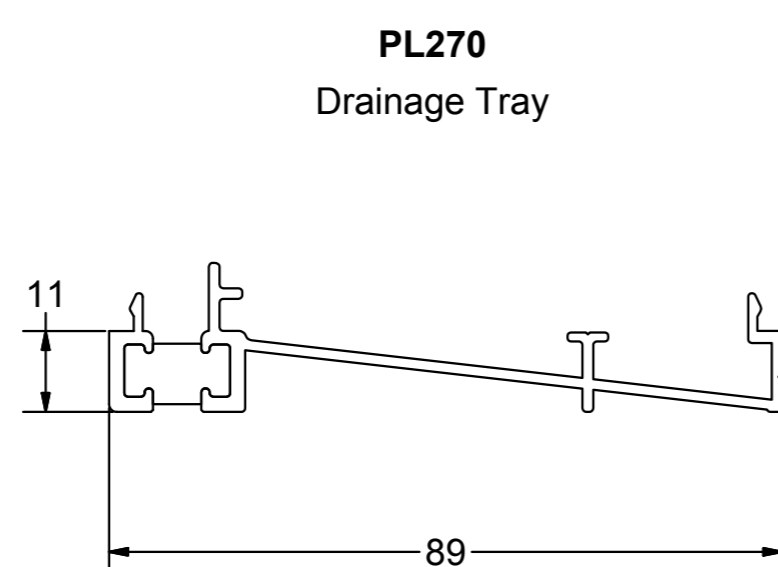

Patio Door

Horizontal Sliding Window

SECTION IDENTIFICATION CHART - NOT TO SCALE - NOVEMBER 2008 - 1

For more information please contact the Beaufort Technical Department on: 01633 29 40 40

Tel: 01633 29 40 40 Fax: 01633 29 40 41