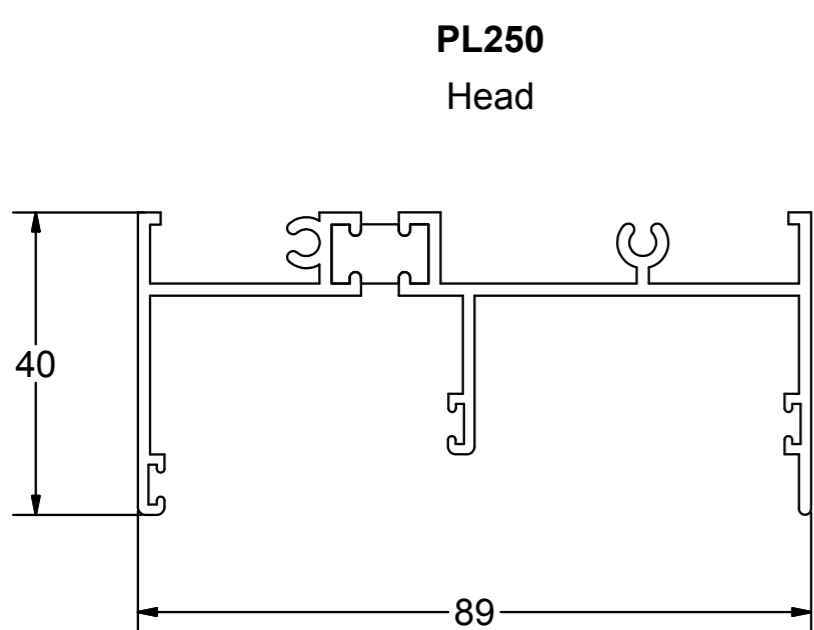

Patio Door

Horizontal Sliding Window

SECTION IDENTIFICATION CHART - NOT TO SCALE - NOVEMBER 2008 - 1

For more information please contact the Beaufort Technical Department on: 01633 29 40 40

Tel: 01633 29 40 40 Fax: 01633 29 40 41