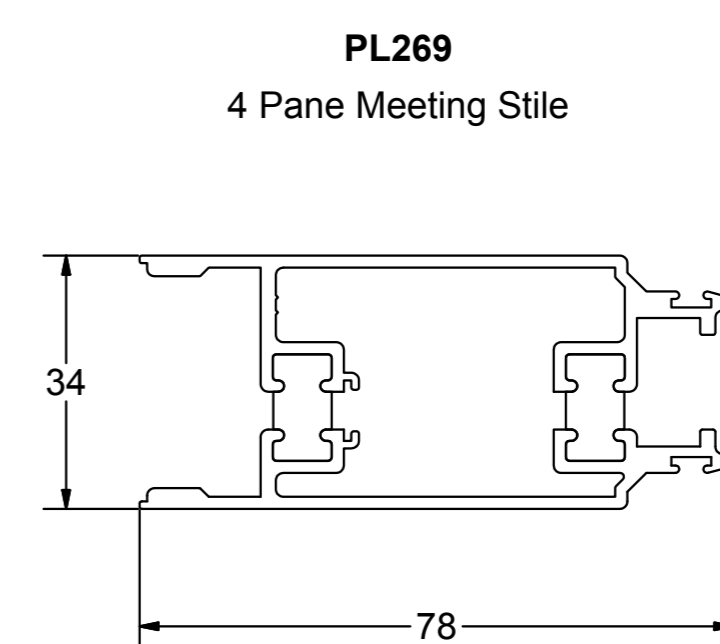

Patio Door

Horizontal Sliding Window

SECTION IDENTIFICATION CHART - NOT TO SCALE - NOVEMBER 2008 - 1

For more information please contact the Beaufort Technical Department on: 01633 29 40 40

Tel: 01633 29 40 40 Fax: 01633 29 40 41