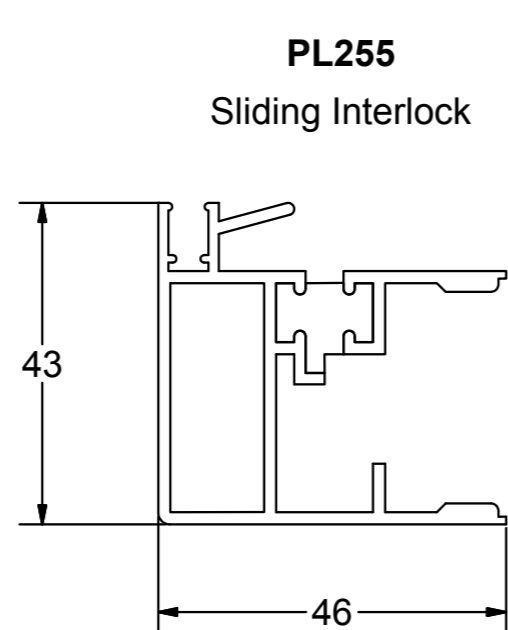

Patio Door

Horizontal Sliding Window

SECTION IDENTIFICATION CHART - NOT TO SCALE - NOVEMBER 2008 - 1

For more information please contact the Beaufort Technical Department on: 01633 29 40 40

Tel: 01633 29 40 40 Fax: 01633 29 40 41