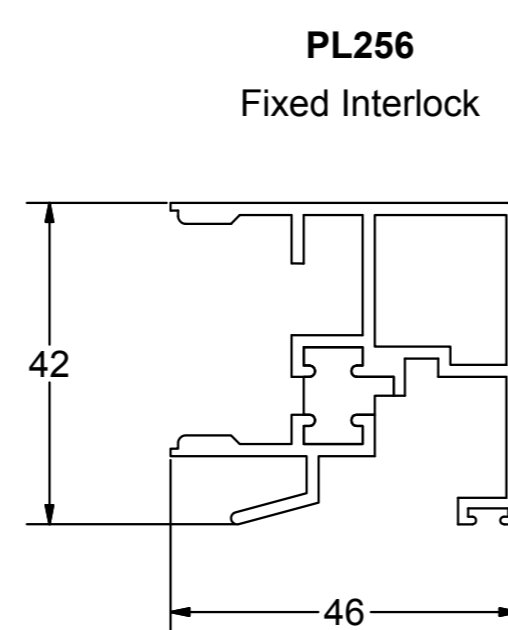

Patio Door

Horizontal Sliding Window

SECTION IDENTIFICATION CHART - NOT TO SCALE - NOVEMBER 2008 - 1

For more information please contact the Beaufort Technical Department on: 01633 29 40 40

Tel: 01633 29 40 40 Fax: 01633 29 40 41