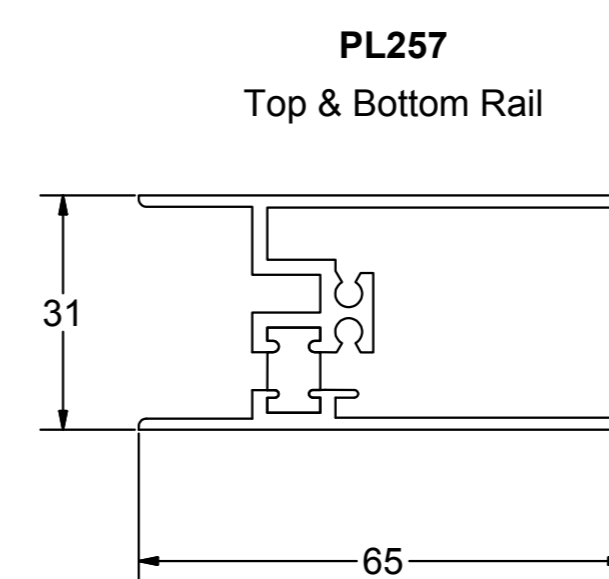

Patio Door

Horizontal Sliding Window

SECTION IDENTIFICATION CHART - NOT TO SCALE - NOVEMBER 2008 - 1

For more information please contact the Beaufort Technical Department on: 01633 29 40 40

Tel: 01633 29 40 40 Fax: 01633 29 40 41