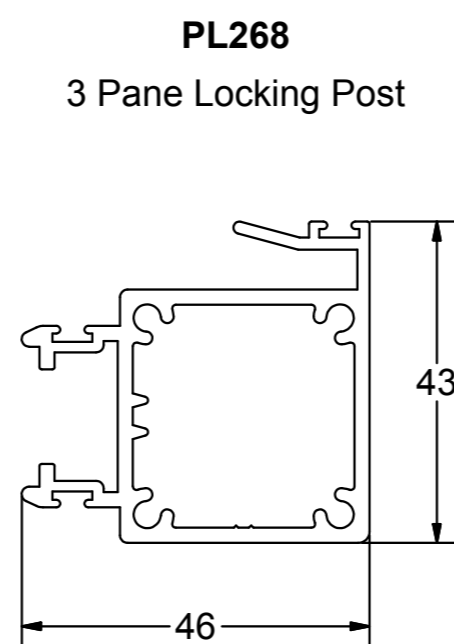

Patio Door

Horizontal Sliding Window

SECTION IDENTIFICATION CHART - NOT TO SCALE - NOVEMBER 2008 - 1

For more information please contact the Beaufort Technical Department on: 01633 29 40 40

Tel: 01633 29 40 40 Fax: 01633 29 40 41