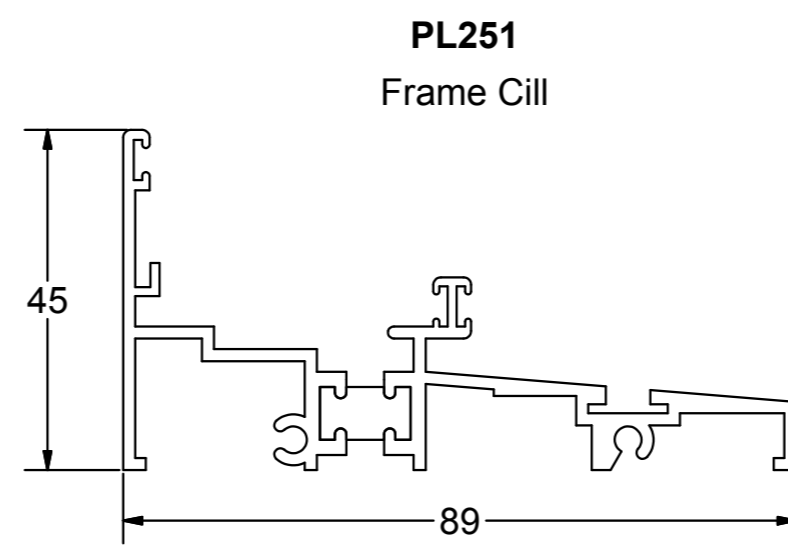

Patio Door

Horizontal Sliding Window

SECTION IDENTIFICATION CHART - NOT TO SCALE - NOVEMBER 2008 - 1

For more information please contact the Beaufort Technical Department on: 01633 29 40 40

Tel: 01633 29 40 40 Fax: 01633 29 40 41