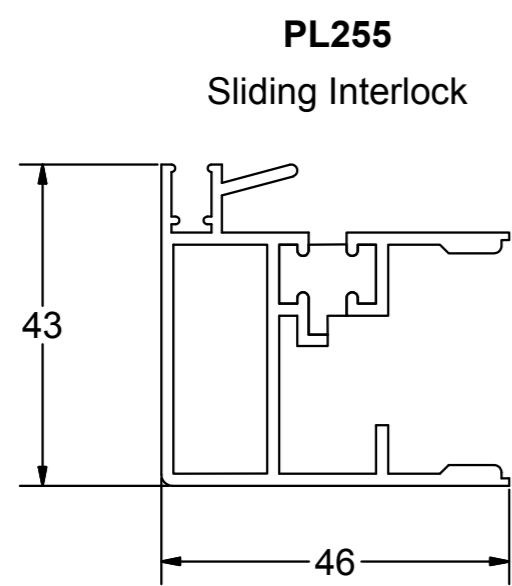

Patio Door

Horizontal Sliding Window

SECTION IDENTIFICATION CHART - NOT TO SCALE - NOVEMBER 2008 - 1

For more information please contact the Beaufort Technical Department on: 01633 29 40 40

Tel: 01633 29 40 40 Fax: 01633 29 40 41