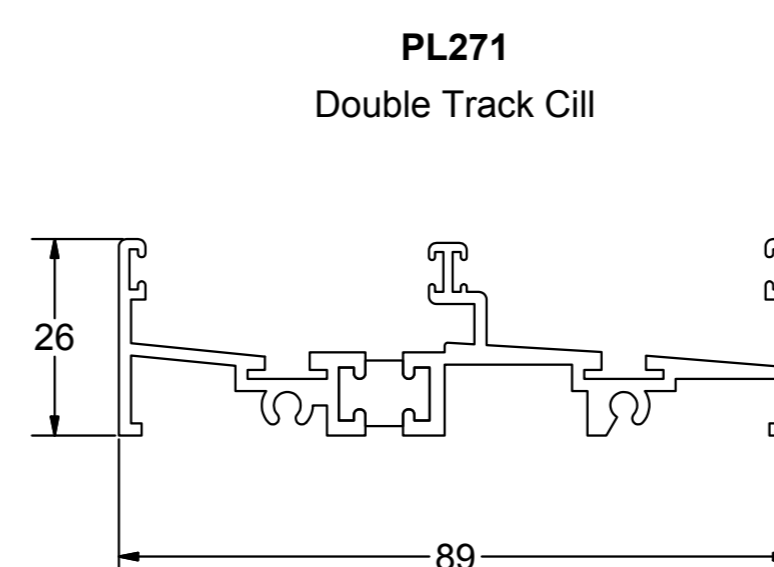

Patio Door

Horizontal Sliding Window

SECTION IDENTIFICATION CHART - NOT TO SCALE - NOVEMBER 2008 - 1

For more information please contact the Beaufort Technical Department on: 01633 29 40 40

Tel: 01633 29 40 40 Fax: 01633 29 40 41