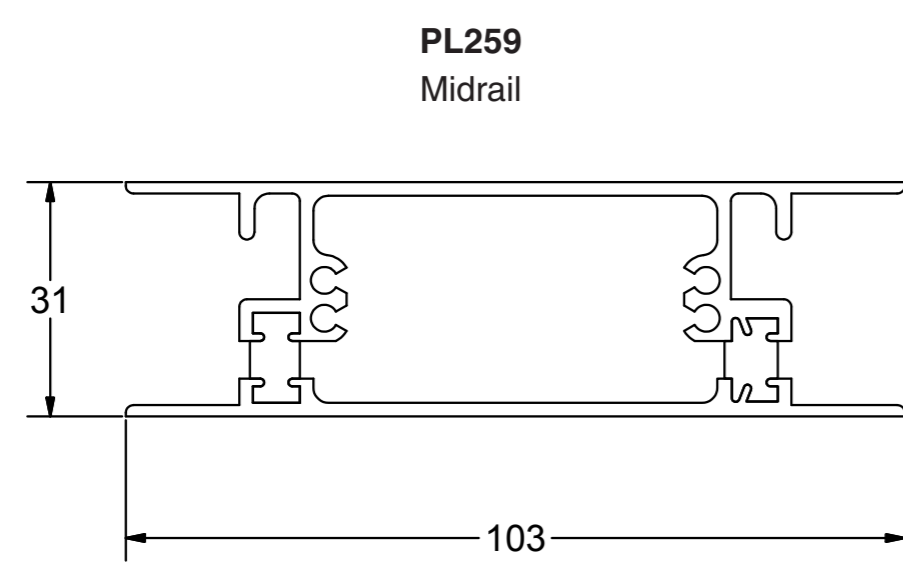

Patio Door

Horizontal Sliding Window

SECTION IDENTIFICATION CHART - NOT TO SCALE - NOVEMBER 2008 - 1

For more information please contact the Beaufort Technical Department on: 01633 29 40 40

Tel: 01633 29 40 40 Fax: 01633 29 40 41