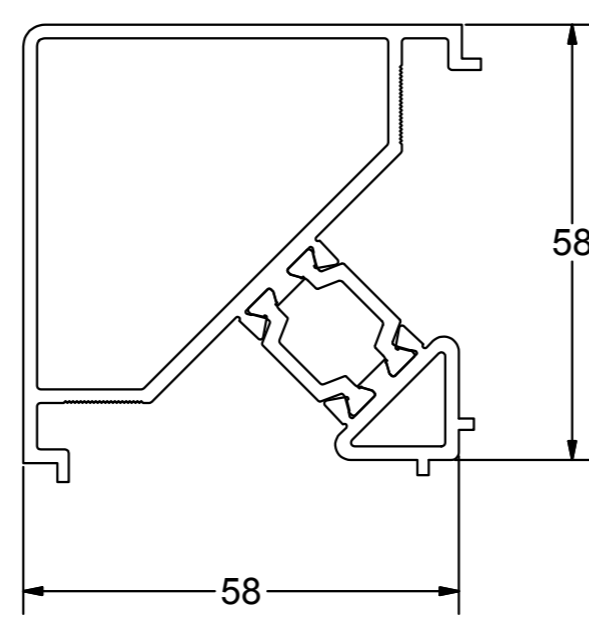

**AW710**  
Concealed Coupling Bar (58mm)

## Bay Poles

**AW715**  
100-120° Bay Pole (70mm)

**AW716**  
120-140° Bay Pole (70mm)

**AW717**  
140-160° Bay Pole (70mm)

**AW718**  
160-180° Bay Pole (70mm)

**TW110**  
Bay Pole (60mm)

## Corner Posts

**AW720**  
90° Corner Post (70mm)

**AW721**  
90° Corner Post (58mm)

**TW138/TW139**  
90° Corner Post and Cover

**TW145/TW146**  
135° Corner Post and Cover

## Frame Extenders & Drainage Trays

**AW724**  
20mm Frame Extender (70mm)

**AW725**  
20mm Frame Extender (58mm)

**AW726**  
D/F Drainage Tray (70mm)

**AW727**  
D/F Drainage Tray (58mm)

SECTION IDENTIFICATION CHART - NOT TO SCALE - NOVEMBER 2008 - 1