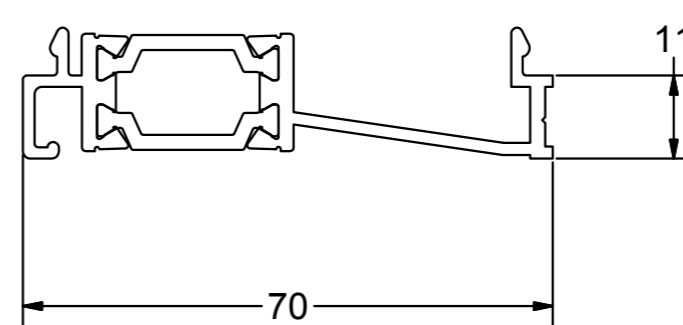

**AW710**  
Concealed Coupling Bar (58mm)

## Bay Poles

**AW715**  
100-120° Bay Pole (70mm)

**AW716**  
120-140° Bay Pole (70mm)

**AW717**  
140-160° Bay Pole (70mm)

**AW718**  
160-180° Bay Pole (70mm)

**TW110**  
Bay Pole (60mm)

## Corner Posts

**AW720**  
90° Corner Post (70mm)

**AW721**  
90° Corner Post (58mm)

**TW138/TW139**  
90° Corner Post and Cover

**TW145/TW146**  
135° Corner Post and Cover

## Frame Extenders & Drainage Trays

**AW724**  
20mm Frame Extender (70mm)

**AW725**  
20mm Frame Extender (58mm)

**AW726**  
D/F Drainage Tray (70mm)

**AW727**  
D/F Drainage Tray (58mm)

SECTION IDENTIFICATION CHART - NOT TO SCALE - NOVEMBER 2008 - 1