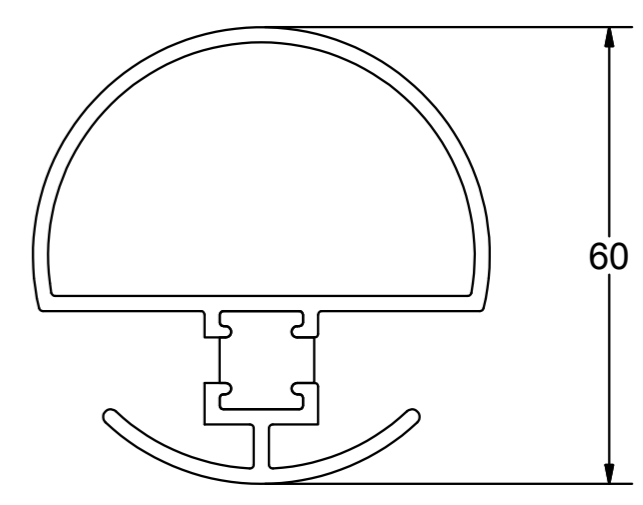

**AW710**  
Concealed Coupling Bar (58mm)

## Bay Poles

**AW715**  
100-120° Bay Pole (70mm)

**AW716**  
120-140° Bay Pole (70mm)

**AW717**  
140-160° Bay Pole (70mm)

**AW718**  
160-180° Bay Pole (70mm)

**TW110**  
Bay Pole (60mm)

## Corner Posts

**AW720**  
90° Corner Post (70mm)

**AW721**  
90° Corner Post (58mm)

**TW138/TW139**  
90° Corner Post and Cover

**TW145/TW146**  
135° Corner Post and Cover

## Frame Extenders & Drainage Trays

**AW724**  
20mm Frame Extender (70mm)

**AW725**  
20mm Frame Extender (58mm)

**AW726**  
D/F Drainage Tray (70mm)

**AW727**  
D/F Drainage Tray (58mm)

SECTION IDENTIFICATION CHART - NOT TO SCALE - NOVEMBER 2008 - 1