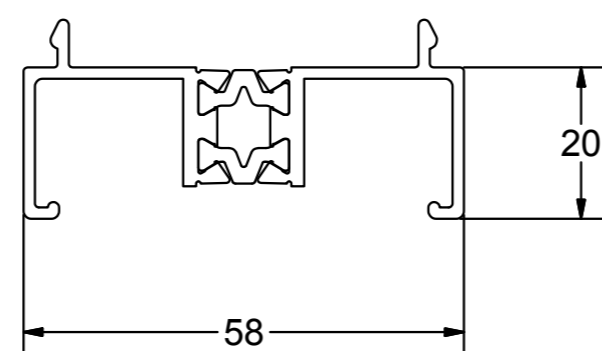

**AW710**  
Concealed Coupling Bar (58mm)

## Bay Poles

**AW715**  
100-120° Bay Pole (70mm)

**AW716**  
120-140° Bay Pole (70mm)

**AW717**  
140-160° Bay Pole (70mm)

**AW718**  
160-180° Bay Pole (70mm)

**TW110**  
Bay Pole (60mm)

## Corner Posts

**AW720**  
90° Corner Post (70mm)

**AW721**  
90° Corner Post (58mm)

**TW138/TW139**  
90° Corner Post and Cover

**TW145/TW146**  
135° Corner Post and Cover

## Frame Extenders & Drainage Trays

**AW724**  
20mm Frame Extender (70mm)

**AW725**  
20mm Frame Extender (58mm)

**AW726**  
D/F Drainage Tray (70mm)

**AW727**  
D/F Drainage Tray (58mm)

SECTION IDENTIFICATION CHART - NOT TO SCALE - NOVEMBER 2008 - 1