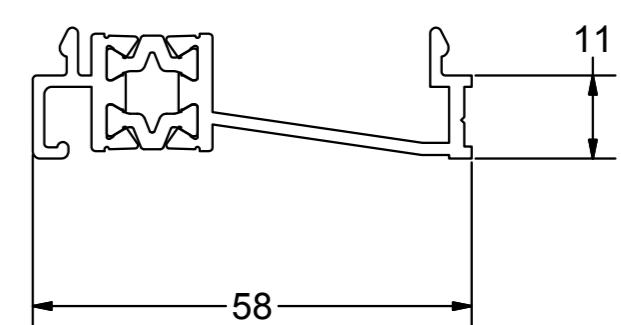

**AW710**  
Concealed Coupling Bar (58mm)

## Bay Poles

**AW715**  
100-120° Bay Pole (70mm)

**AW716**  
120-140° Bay Pole (70mm)

**AW717**  
140-160° Bay Pole (70mm)

**AW718**  
160-180° Bay Pole (70mm)

**TW110**  
Bay Pole (60mm)

## Corner Posts

**AW720**  
90° Corner Post (70mm)

**AW721**  
90° Corner Post (58mm)

**TW138/TW139**  
90° Corner Post and Cover

**TW145/TW146**  
135° Corner Post and Cover

## Frame Extenders & Drainage Trays

**AW724**  
20mm Frame Extender (70mm)

**AW725**  
20mm Frame Extender (58mm)

**AW726**  
D/F Drainage Tray (70mm)

**AW727**  
D/F Drainage Tray (58mm)

SECTION IDENTIFICATION CHART - NOT TO SCALE - NOVEMBER 2008 - 1