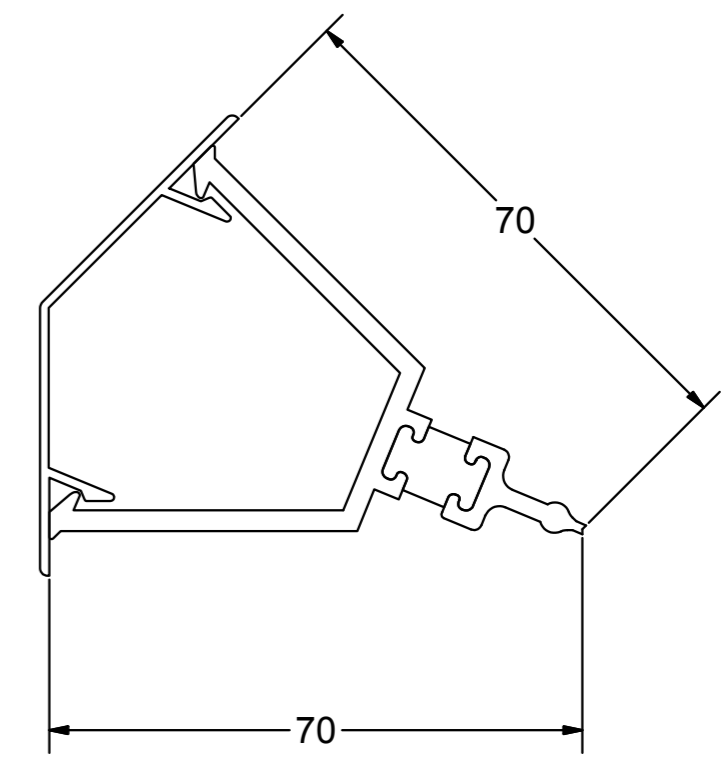

**AW710**  
Concealed Coupling Bar (58mm)

## Bay Poles

**AW715**  
100-120° Bay Pole (70mm)

**AW716**  
120-140° Bay Pole (70mm)

**AW717**  
140-160° Bay Pole (70mm)

**AW718**  
160-180° Bay Pole (70mm)

**TW110**  
Bay Pole (60mm)

## Corner Posts

**AW720**  
90° Corner Post (70mm)

**AW721**  
90° Corner Post (58mm)

**TW138/TW139**  
90° Corner Post and Cover

**TW145/TW146**  
135° Corner Post and Cover

## Frame Extenders & Drainage Trays

**AW724**  
20mm Frame Extender (70mm)

**AW725**  
20mm Frame Extender (58mm)

**AW726**  
D/F Drainage Tray (70mm)

**AW727**  
D/F Drainage Tray (58mm)

SECTION IDENTIFICATION CHART - NOT TO SCALE - NOVEMBER 2008 - 1