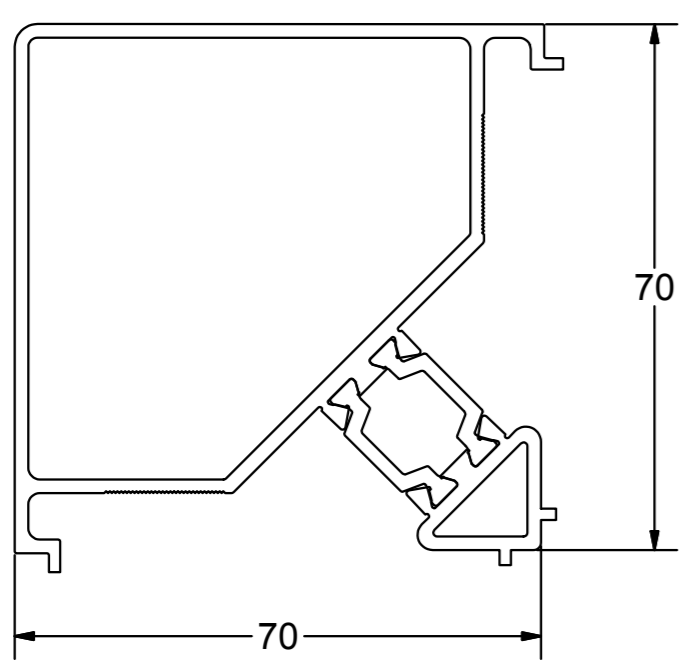

**AW710**  
Concealed Coupling Bar (58mm)

## Bay Poles

**AW715**  
100-120° Bay Pole (70mm)

**AW716**  
120-140° Bay Pole (70mm)

**AW717**  
140-160° Bay Pole (70mm)

**AW718**  
160-180° Bay Pole (70mm)

**TW110**  
Bay Pole (60mm)

## Corner Posts

**AW720**  
90° Corner Post (70mm)

**AW721**  
90° Corner Post (58mm)

**TW138/TW139**  
90° Corner Post and Cover

**TW145/TW146**  
135° Corner Post and Cover

## Frame Extenders & Drainage Trays

**AW724**  
20mm Frame Extender (70mm)

**AW725**  
20mm Frame Extender (58mm)

**AW726**  
D/F Drainage Tray (70mm)

**AW727**  
D/F Drainage Tray (58mm)

SECTION IDENTIFICATION CHART - NOT TO SCALE - NOVEMBER 2008 - 1