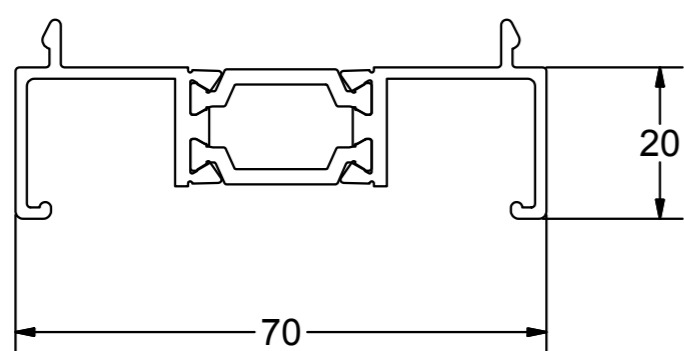

**AW710**  
Concealed Coupling Bar (58mm)

## Bay Poles

**AW715**  
100-120° Bay Pole (70mm)

**AW716**  
120-140° Bay Pole (70mm)

**AW717**  
140-160° Bay Pole (70mm)

**AW718**  
160-180° Bay Pole (70mm)

**TW110**  
Bay Pole (60mm)

## Corner Posts

**AW720**  
90° Corner Post (70mm)

**AW721**  
90° Corner Post (58mm)

**TW138/TW139**  
90° Corner Post and Cover

**TW145/TW146**  
135° Corner Post and Cover

## Frame Extenders & Drainage Trays

**AW724**  
20mm Frame Extender (70mm)

**AW725**  
20mm Frame Extender (58mm)

**AW726**  
D/F Drainage Tray (70mm)

**AW727**  
D/F Drainage Tray (58mm)

SECTION IDENTIFICATION CHART - NOT TO SCALE - NOVEMBER 2008 - 1