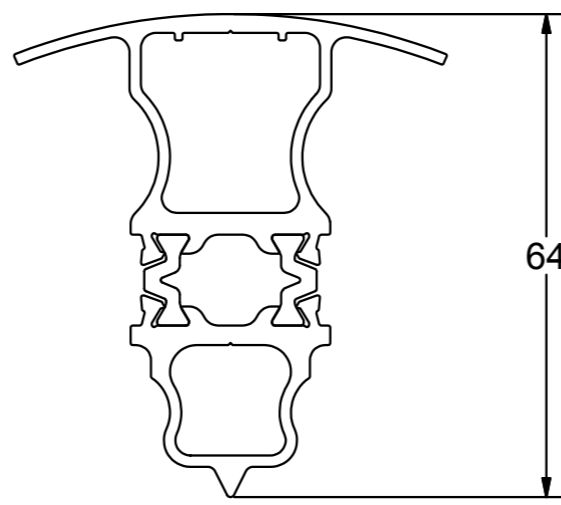

**AW710**  
Concealed Coupling Bar (58mm)

## Bay Poles

**AW715**  
100-120° Bay Pole (70mm)

**AW716**  
120-140° Bay Pole (70mm)

**AW717**  
140-160° Bay Pole (70mm)

**AW718**  
160-180° Bay Pole (70mm)

**TW110**  
Bay Pole (60mm)

## Corner Posts

**AW720**  
90° Corner Post (70mm)

**AW721**  
90° Corner Post (58mm)

**TW138/TW139**  
90° Corner Post and Cover

**TW145/TW146**  
135° Corner Post and Cover

## Frame Extenders & Drainage Trays

**AW724**  
20mm Frame Extender (70mm)

**AW725**  
20mm Frame Extender (58mm)

**AW726**  
D/F Drainage Tray (70mm)

**AW727**  
D/F Drainage Tray (58mm)

SECTION IDENTIFICATION CHART - NOT TO SCALE - NOVEMBER 2008 - 1