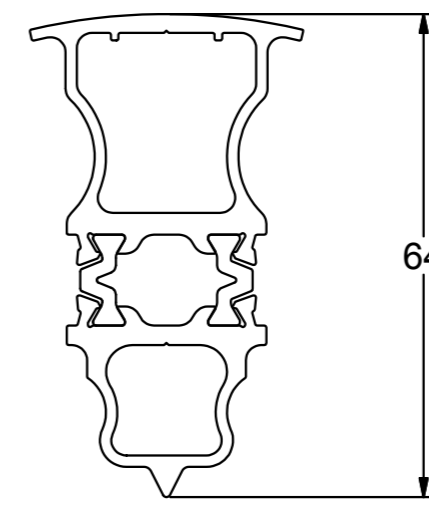

**AW710**  
Concealed Coupling Bar (58mm)

## Bay Poles

**AW715**  
100-120° Bay Pole (70mm)

**AW716**  
120-140° Bay Pole (70mm)

**AW717**  
140-160° Bay Pole (70mm)

**AW718**  
160-180° Bay Pole (70mm)

**TW110**  
Bay Pole (60mm)

## Corner Posts

**AW720**  
90° Corner Post (70mm)

**AW721**  
90° Corner Post (58mm)

**TW138/TW139**  
90° Corner Post and Cover

**TW145/TW146**  
135° Corner Post and Cover

## Frame Extenders & Drainage Trays

**AW724**  
20mm Frame Extender (70mm)

**AW725**  
20mm Frame Extender (58mm)

**AW726**  
D/F Drainage Tray (70mm)

**AW727**  
D/F Drainage Tray (58mm)

SECTION IDENTIFICATION CHART - NOT TO SCALE - NOVEMBER 2008 - 1