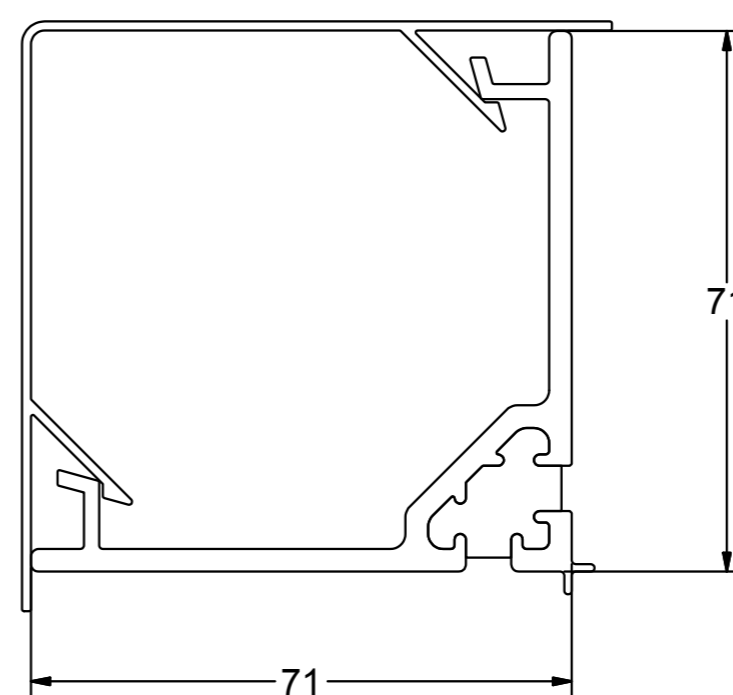

## Bay Poles

**AW715**  
100-120° Bay Pole (70mm)

**AW716**  
120-140° Bay Pole (70mm)

**AW717**  
140-160° Bay Pole (70mm)

**AW718**  
160-180° Bay Pole (70mm)

**TW110**  
Bay Pole (60mm)

## Corner Posts

**AW720**  
90° Corner Post (70mm)

**AW721**  
90° Corner Post (58mm)

**TW138/TW139**  
90° Corner Post and Cover

**TW145/TW146**  
135° Corner Post and Cover

## Frame Extenders & Drainage Trays

**AW724**  
20mm Frame Extender (70mm)

**AW725**  
20mm Frame Extender (58mm)

**AW726**  
D/F Drainage Tray (70mm)

**AW727**  
D/F Drainage Tray (58mm)

SECTION IDENTIFICATION CHART - NOT TO SCALE - NOVEMBER 2008 - 1