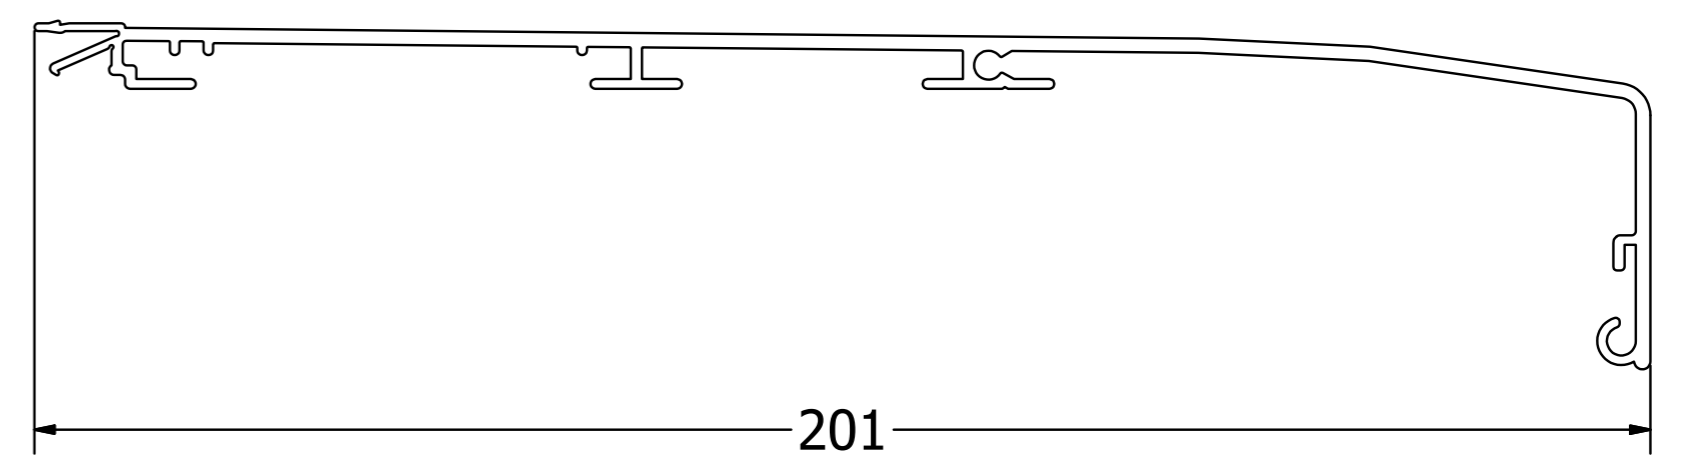

260mm Cill Nose

AW570

95mm Cill

SECTION IDENTIFICATION CHART - NOT TO SCALE - NOVEMBER 2008 - 1

For more information please contact the Beaufort Technical Department on: 01633 29 40 40

Tel: 01633 29 40 40 Fax: 01633 29 40 41