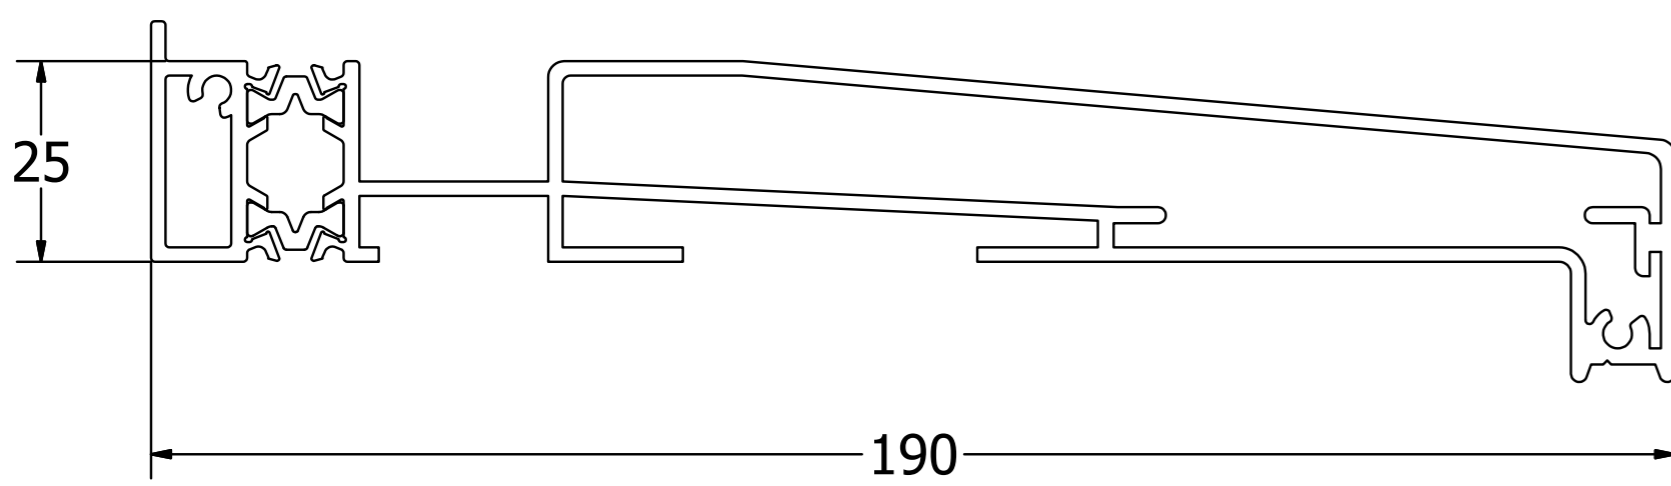

Cills

AW542

150mm X 25mm Drop Nose Cill

AW543

177mm X 25mm Drop Nose Cill

AW544

190mm X 25mm Drop Nose Cill

AW545

2 Part Cill Back

AW546

190mm Cill Nose

AW547

245mm Cill Nose

AW548

290mm Cill Nose

AW549

260mm Cill Nose

AW570

95mm Cill

SECTION IDENTIFICATION CHART - NOT TO SCALE - NOVEMBER 2008 - 1

For more information please contact the Beaufort Technical Department on: 01633 29 40 40

Tel: 01633 29 40 40 Fax: 01633 29 40 41