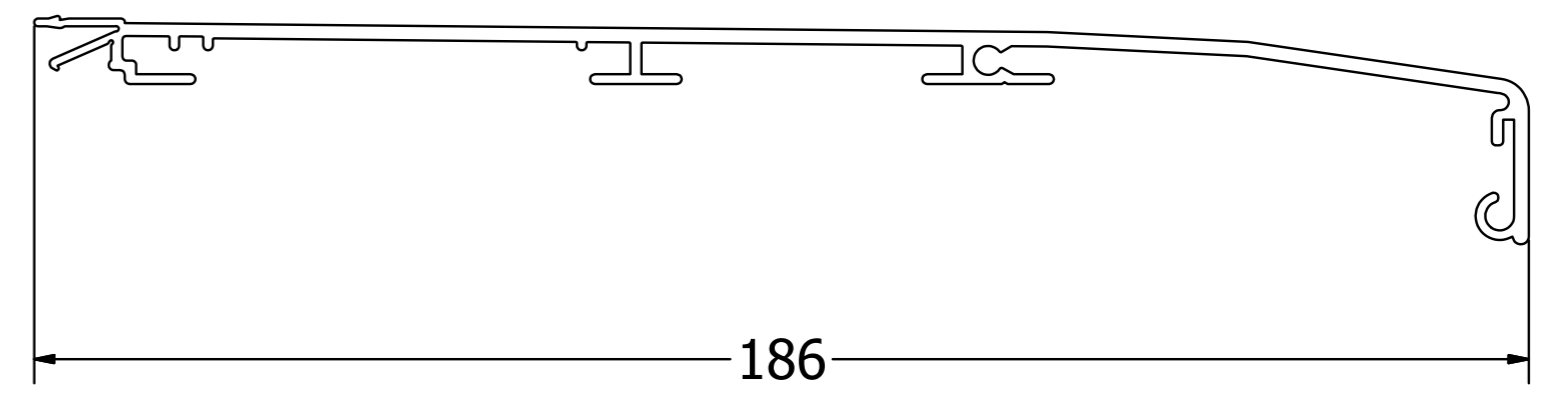

2 Part Cill Back

AW546

190mm Cill Nose

AW547

245mm Cill Nose

AW548

290mm Cill Nose

AW549

260mm Cill Nose

AW570

95mm Cill

SECTION IDENTIFICATION CHART - NOT TO SCALE - NOVEMBER 2008 - 1

For more information please contact the Beaufort Technical Department on: 01633 29 40 40

Tel: 01633 29 40 40 Fax: 01633 29 40 41