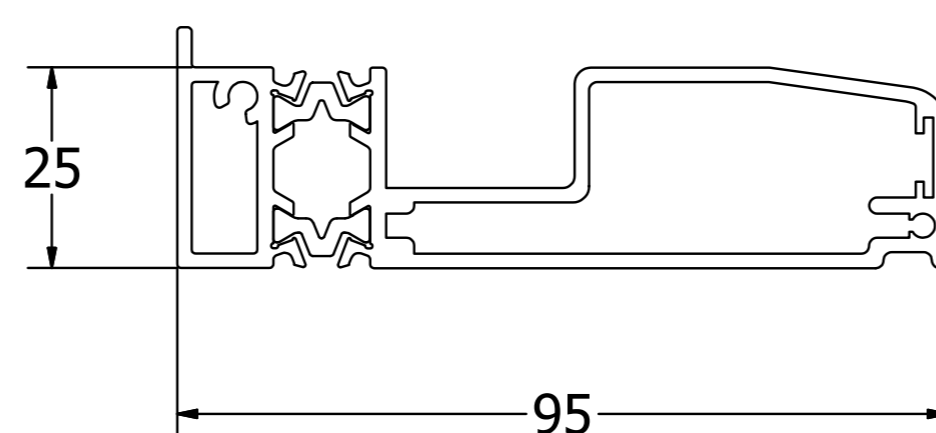

2 Part Cill Back

AW546

190mm Cill Nose

AW547

245mm Cill Nose

AW548

290mm Cill Nose

AW549

260mm Cill Nose

AW570

95mm Cill

SECTION IDENTIFICATION CHART - NOT TO SCALE - NOVEMBER 2008 - 1

For more information please contact the Beaufort Technical Department on: 01633 29 40 40

Tel: 01633 29 40 40 Fax: 01633 29 40 41