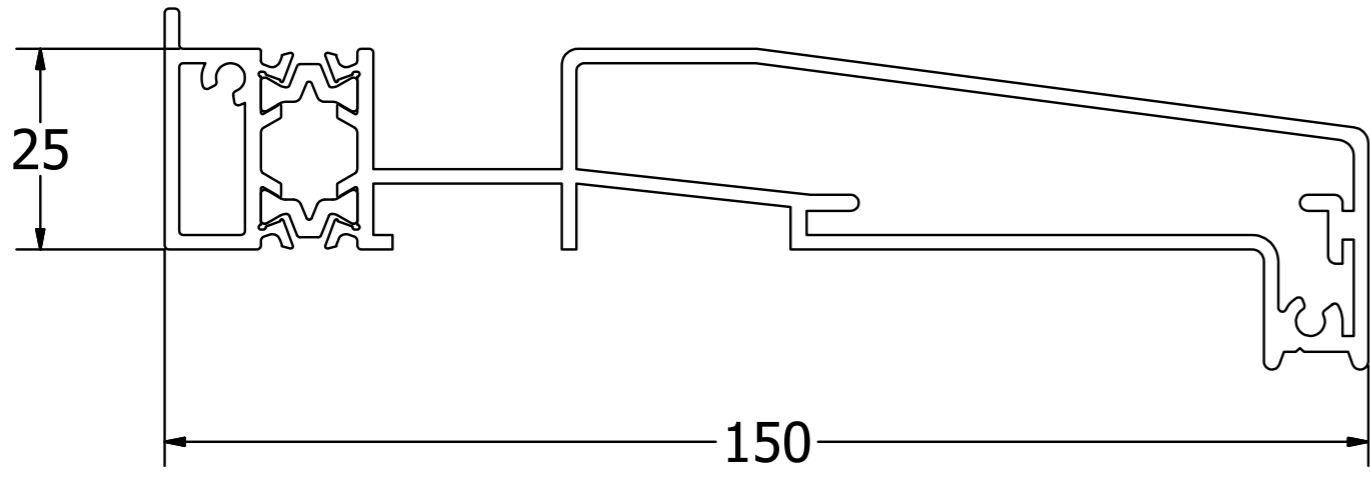

Cills

AW542

150mm X 25mm Drop Nose Cill

AW543

177mm X 25mm Drop Nose Cill

AW544

190mm X 25mm Drop Nose Cill

AW545

2 Part Cill Back

AW546

190mm Cill Nose

AW547

245mm Cill Nose

AW548

290mm Cill Nose

AW549

260mm Cill Nose

AW570

95mm Cill

SECTION IDENTIFICATION CHART - NOT TO SCALE - NOVEMBER 2008 - 1

For more information please contact the Beaufort Technical Department on: 01633 29 40 40

Tel: 01633 29 40 40 Fax: 01633 29 40 41