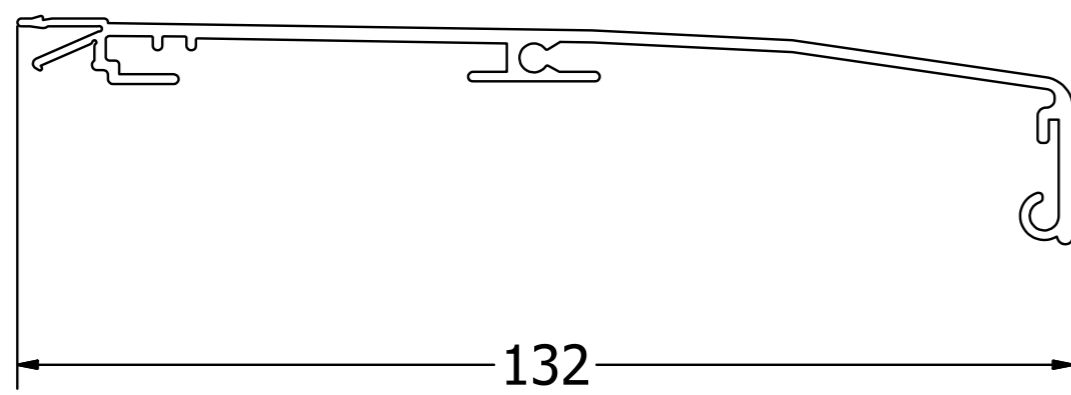

Cills

AW542

150mm X 25mm Drop Nose Cill

AW543

177mm X 25mm Drop Nose Cill

AW544

190mm X 25mm Drop Nose Cill

AW545

2 Part Cill Back

AW546

190mm Cill Nose

AW547

245mm Cill Nose

AW548

290mm Cill Nose

AW549

260mm Cill Nose

AW570

95mm Cill

SECTION IDENTIFICATION CHART - NOT TO SCALE - NOVEMBER 2008 - 1

For more information please contact the Beaufort Technical Department on: 01633 29 40 40

Tel: 01633 29 40 40 Fax: 01633 29 40 41