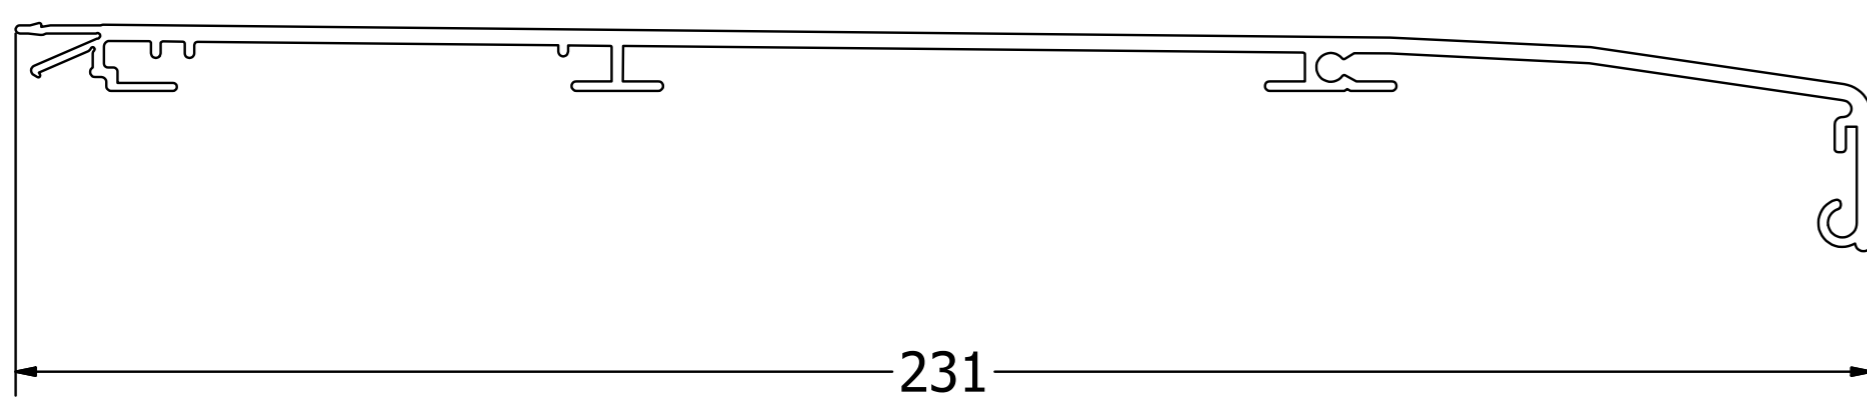

AW548

290mm Cill Nose