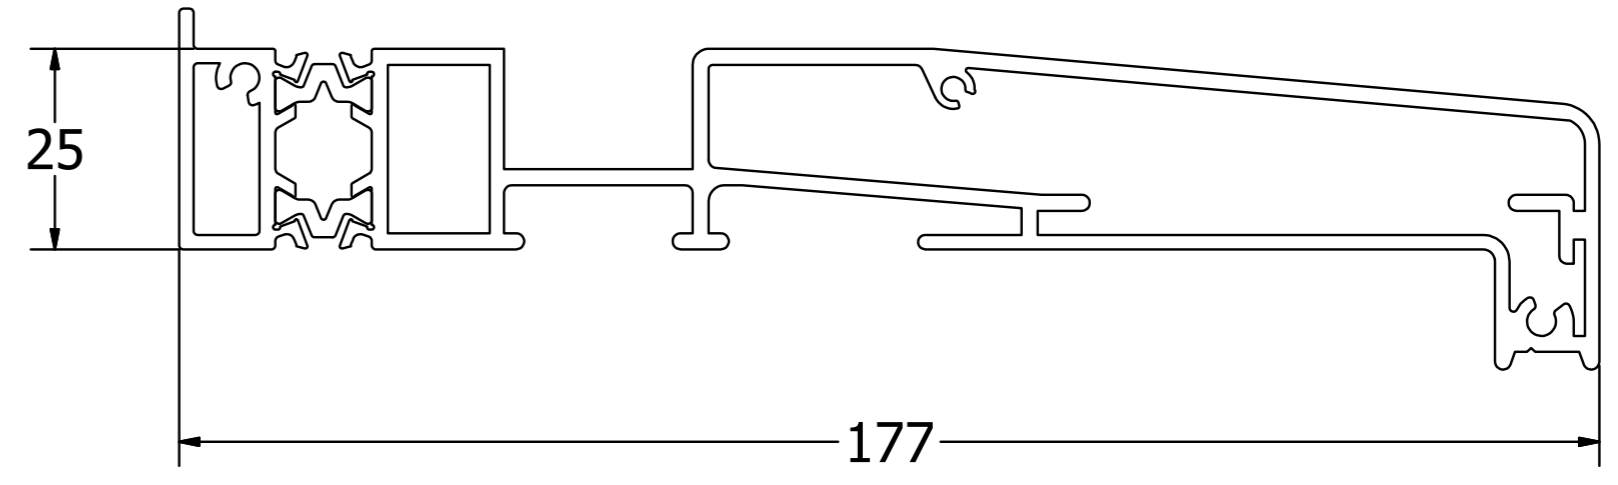

Cills

AW542

150mm X 25mm Drop Nose Cill

AW543

177mm X 25mm Drop Nose Cill

AW544

190mm X 25mm Drop Nose Cill

AW545

2 Part Cill Back

AW546

190mm Cill Nose

AW547

245mm Cill Nose

AW548

290mm Cill Nose

AW549

260mm Cill Nose

AW570

95mm Cill

SECTION IDENTIFICATION CHART - NOT TO SCALE - NOVEMBER 2008 - 1

For more information please contact the Beaufort Technical Department on: 01633 29 40 40

Tel: 01633 29 40 40 Fax: 01633 29 40 41