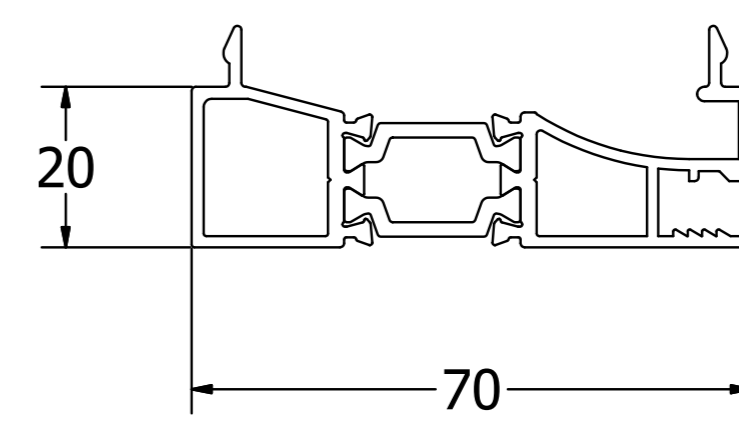

Cills

AW542

150mm X 25mm Drop Nose Cill

AW543

177mm X 25mm Drop Nose Cill

AW544

190mm X 25mm Drop Nose Cill

AW545

2 Part Cill Back

AW546

190mm Cill Nose

AW547

245mm Cill Nose

AW548

290mm Cill Nose

AW549

260mm Cill Nose

AW570

95mm Cill

SECTION IDENTIFICATION CHART - NOT TO SCALE - NOVEMBER 2008 - 1

For more information please contact the Beaufort Technical Department on: 01633 29 40 40

Tel: 01633 29 40 40 Fax: 01633 29 40 41