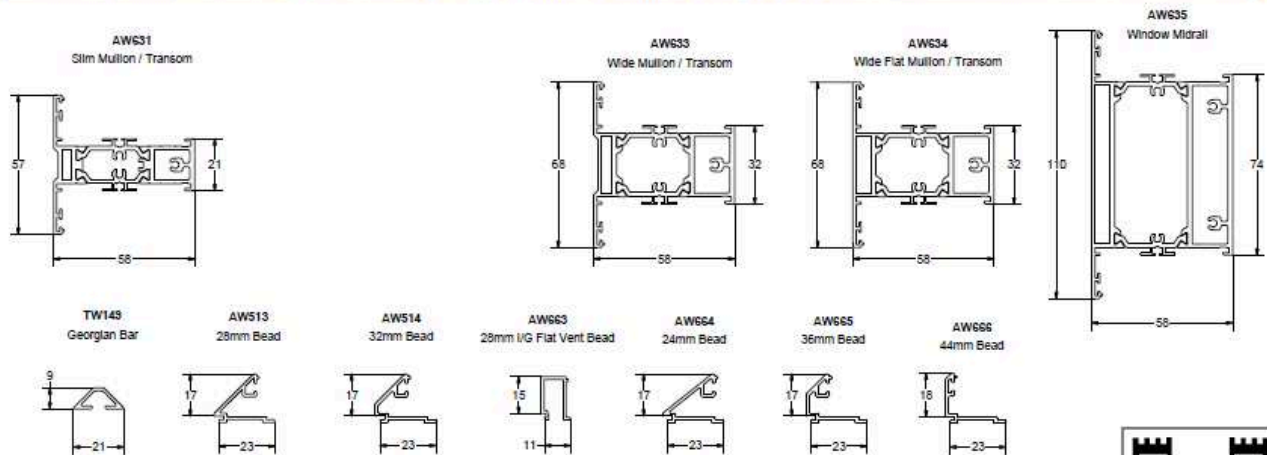

Outer Frames

Vents

Transoms / Mullions & Beads

SECTION IDENTIFICATION CHART - NOT TO SCALE - NOVEMBER 2008 - 1

For more information please contact the Beaufort Technical Department on: 01633 29 40 40

Tel: 01633 29 40 40 Fax: 01633 29 40 41