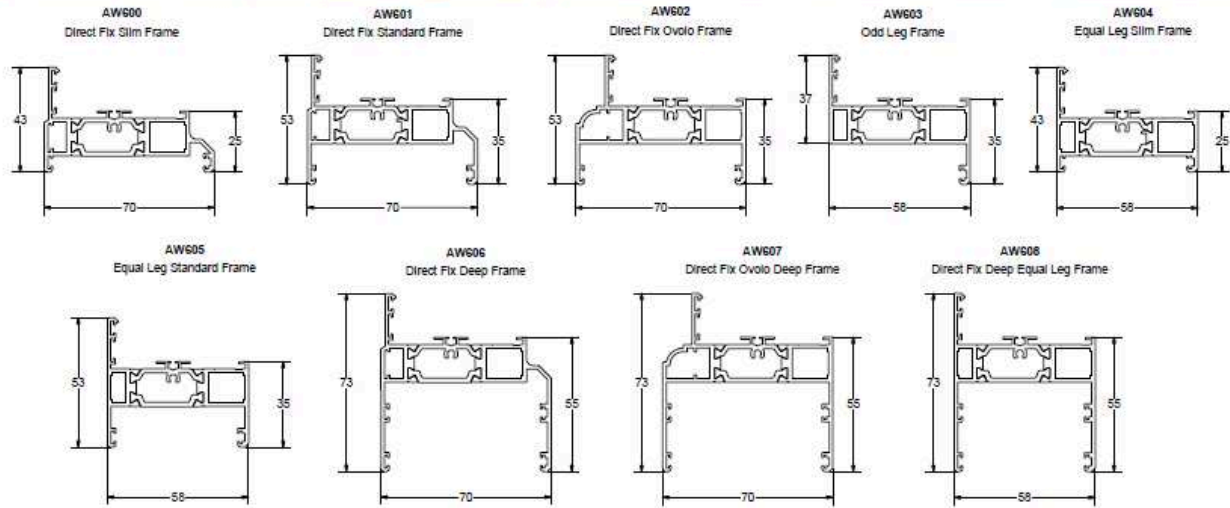

Outer Frames

Vents

Transoms / Mullions & Beads

SECTION IDENTIFICATION CHART - NOT TO SCALE - NOVEMBER 2008 - 1

For more information please contact the Beaufort Technical Department on: 01633 29 40 40

Tel: 01633 29 40 40 Fax: 01633 29 40 41