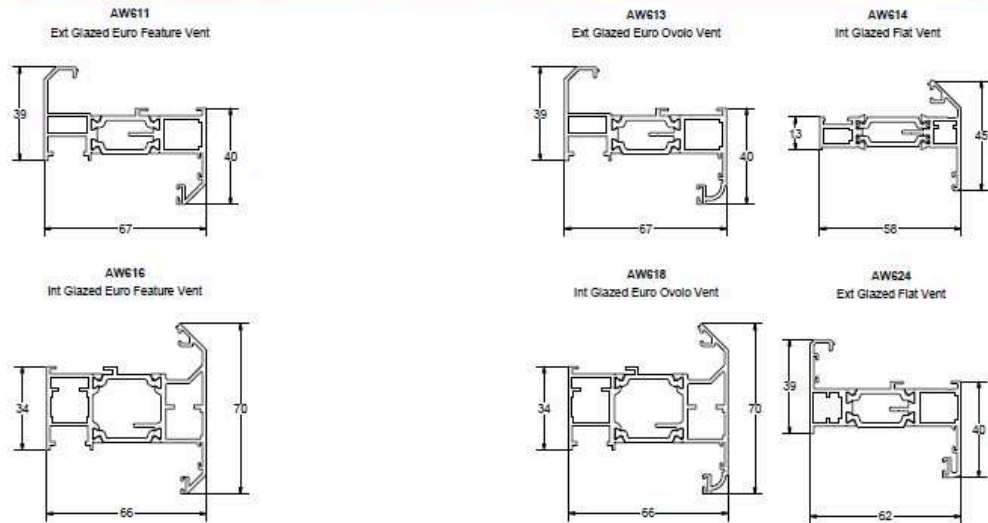

Outer Frames

Vents

Transoms / Mullions & Beads

SECTION IDENTIFICATION CHART - NOT TO SCALE - NOVEMBER 2008 - 1

For more information please contact the Beaufort Technical Department on: 01633 29 40 40

Tel: 01633 29 40 40 Fax: 01633 29 40 41